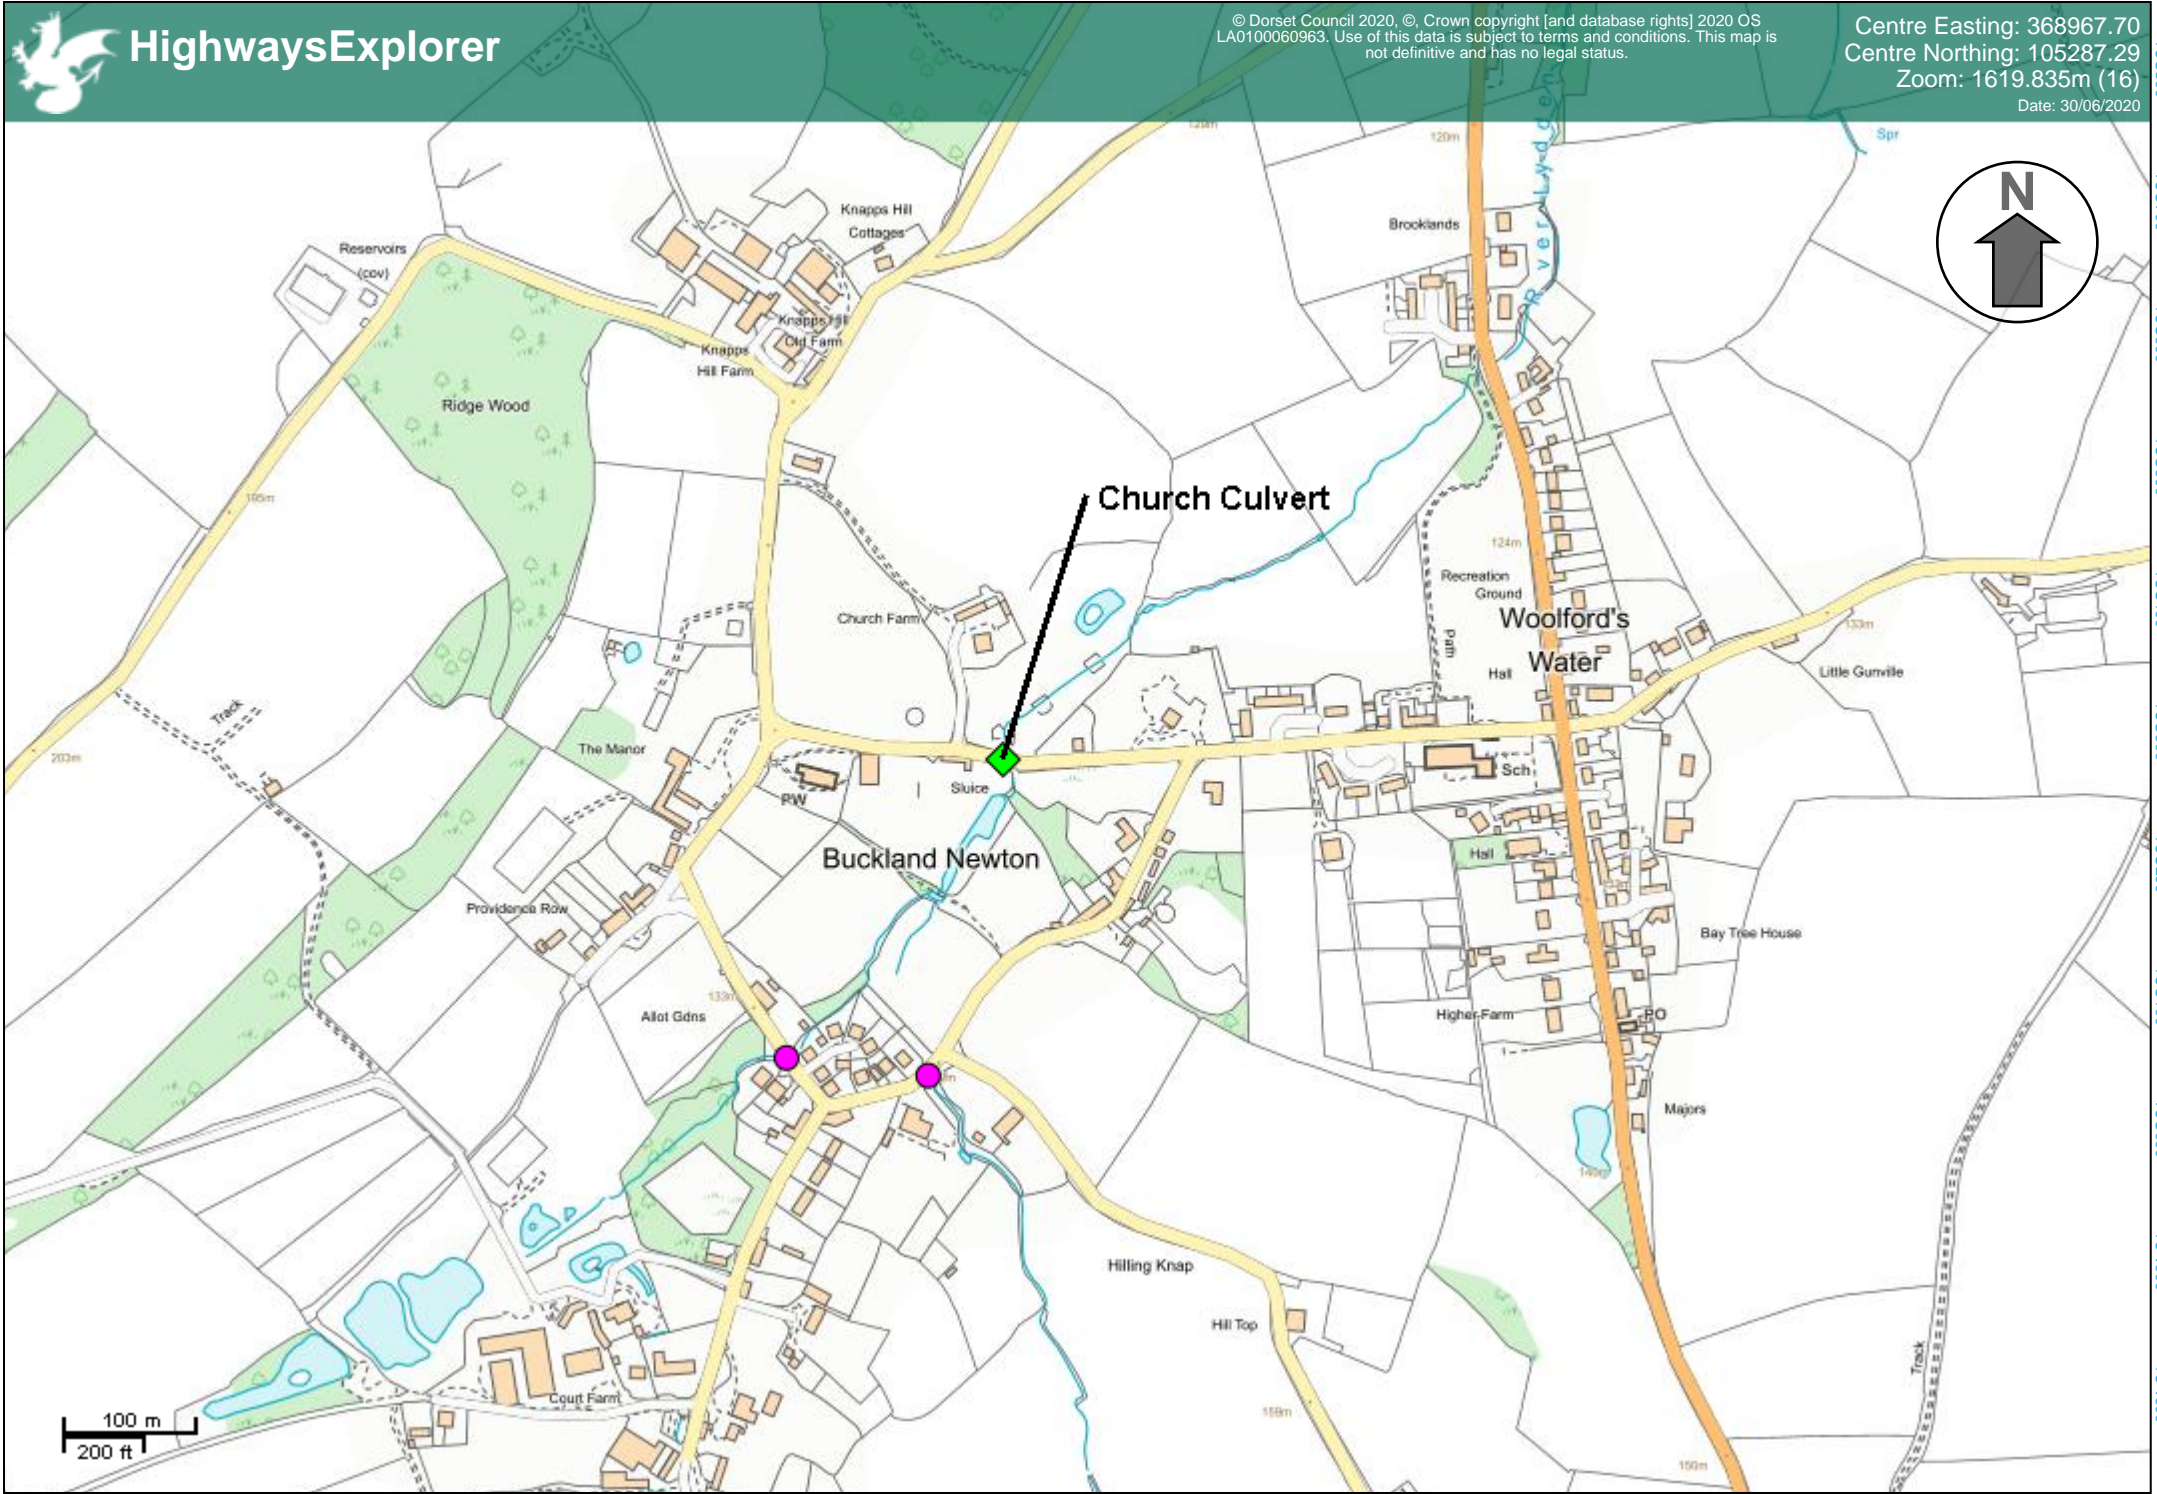

368200 368300 368400 368500 368600 368700 368800 368900 369000 369100 369200 369300 369400 369500 369600 369700

# Highways Explorer

© Dorset Council 2020, © Crown copyright [and database rights] 2020 OS LA0100060963. Use of this data is subject to terms and conditions. This map is not definitive and has no legal status.

Centre Easting: 368967.70  
Centre Northing: 105287.29  
Zoom: 1619.835m (16)  
Date: 30/06/2020

105700  
105600  
105500  
105400  
105300  
105200  
105100  
105000  
104900  
104800

105800  
105700  
105600  
105500  
105400  
105300  
105200  
105100  
105000  
104900  
104800